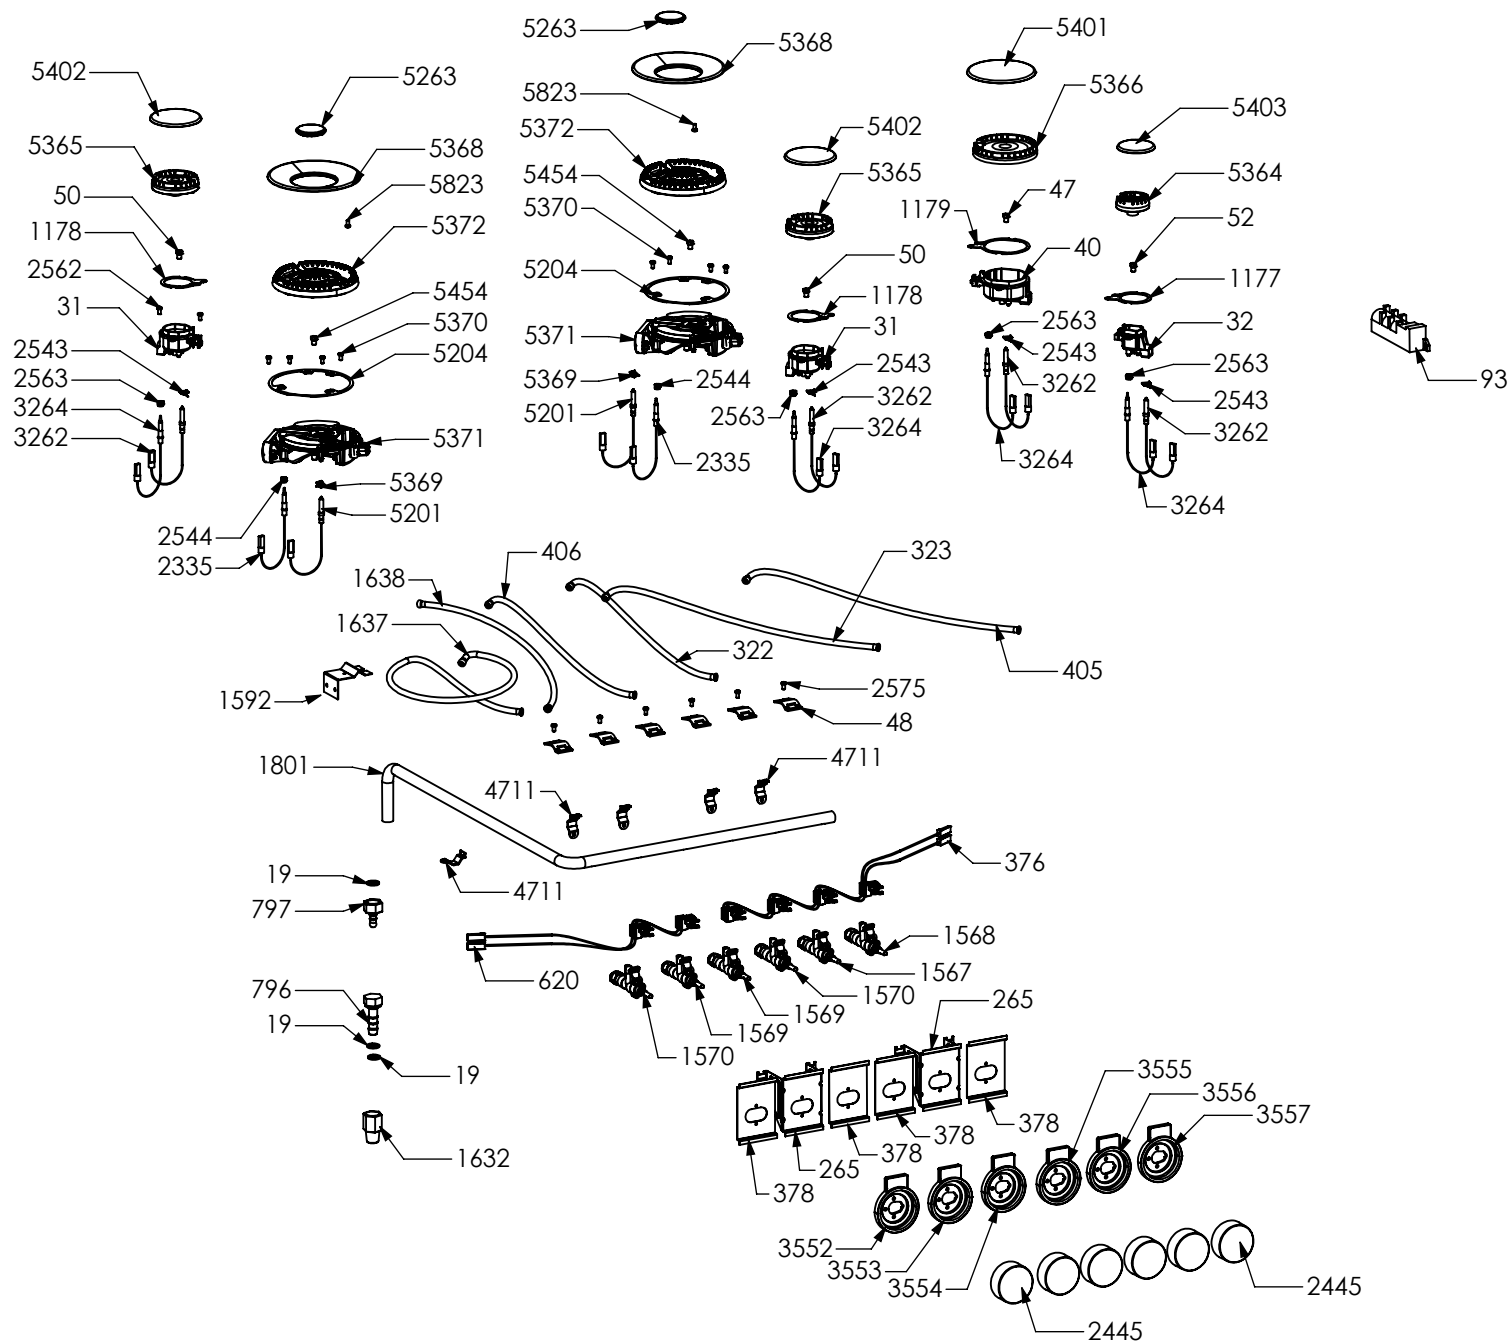

N° Object	Code	Description	Qty	N° Object	Code	Description	Qty
19	400689	Gasket gas inlet	3	1637	ZS3058	Pipe ramp for front left triple ring burner cooker 90 05	1
31	414121	Semi-rapid burner body G20 0,97	2	1638	ZS3059	Pipe ramp for rear left semi-rapid burner cooker 90 05	1
32	414123	Auxiliary burner body G20 0,72	1	1801	ZS3376	Ramp 6 burners cooker 120 double oven 06	1
40	414212	Rapid burner body G20 1,15	1	2335	ZS4181	Thermocouple SBF L=750 TC	2
47	421312	Rapid burner nozzle G30/31 29/37 mbar 0,85	1	2445	ZS4294	Knob 58 for gas burners MTG	6
48	421323	Gas taps fixing bridle M60	6	2543	601229	Spring fixing spark plug for triple ring P-4	4
50	423948	Semi-rapid burner nozzle G30/31 0,65	2	2544	ZS4186	Fixing nut for thermocouple burner 4.5	2
52	423951	Auxiliary burner nozzle G30/30 0,50	1	2562	506037	Screw M3x8 TC s.steel	8
93	481787	Ignition system 4 flames	2	2563	ZS0907	Fixing nut for themocouple	4
265	ZS0504	Ramp fixing support	2	2575	505241	Screw M4	6
322	ZS0636	Pipe ramp for front right auxiliary burner cooker 120 double oven 6 burners	1	3262	ZS5270	Burner spark plug Cast	4
323	ZS0637	Pipe ramp for rear right rapid burner cooker 120 double oven 6 burners	1	3264	ZS5272	Thermocouple Cast L=770	4
376	ZS0813	Micro catenary for 4 burners	1	3552	ZS5843	Bezel for front left burner knob 58, bright chromed	1
378	ZS0819	Under knob collars fixing support	4	3553	ZS5844	Bezel for rear left burner knob 58, bright chromed	1
405	ZS0971	Pipe ramp for rear right auxiliary burner cooker 090 barbecue/fryer	1	3554	ZS5845	Bezel for front central burner knob 58, bright chromed	1
406	ZS0972	Pipe ramp for front right auxiliary burner cooker 090 barbecue/fryer	1	3555	ZS5846	Bezel for rear central burner knob 58, bright chromed	1
620	ZS1746	Micro catenary for 2 burners	1	3556	ZS5847	Bezel for front right burner knob 58, bright chromed	1
796	410610	Pipe holder (G20)IT	1	3557	ZS5848	Bezel for rear right burner knob 58, bright chromed	1
797	410645	Pipe holder (G30)	1	4711	ZS6772	Clamp support for main ramp	5
1177	ZS2217	Gasket for auxiliary burner	1	5201	ZS8191	Wok burner spark plug sbf DCC M+G INT	2
1178	ZS2218	Gasket for semi-rapid burner	2	5204	ZS8194	Gasket for wok burner	2
1179	ZS2219	Gasket for rapid burner	1	5263	ZS8313	Plate central Wok burner	2
1567	ZS2923	Valved tap for auxiliary burner (bypass 0,27)	1	5364	ZS8626	Auxiliary burner flame spreader HE2 BRASS	1
1568	ZS2924	Valved tap for rapid/fish-kettle burner	1	5365	ZS8628	Semi-rapid burner flame spreader HE2 BRASS	2
1569	ZS2925	Valved tap for semi-rapid burner	2	5366	ZS8630	Rapid burner flame spreader HE2 BRASS	1
1570	ZS2926	Valved tap for triple-ring burner	2	5368	ZS8633	Plate Wok burner external	2
1592	ZS2935	Rear ramp fixing support cooker 90/120	1	5369	ZS8634	Spring fixing spark plug for Wok	2
1632	ZS3021	Adapter female-male 1/2 BSP 04	1	5370	ZS8635	Screw M4 wok burner	8