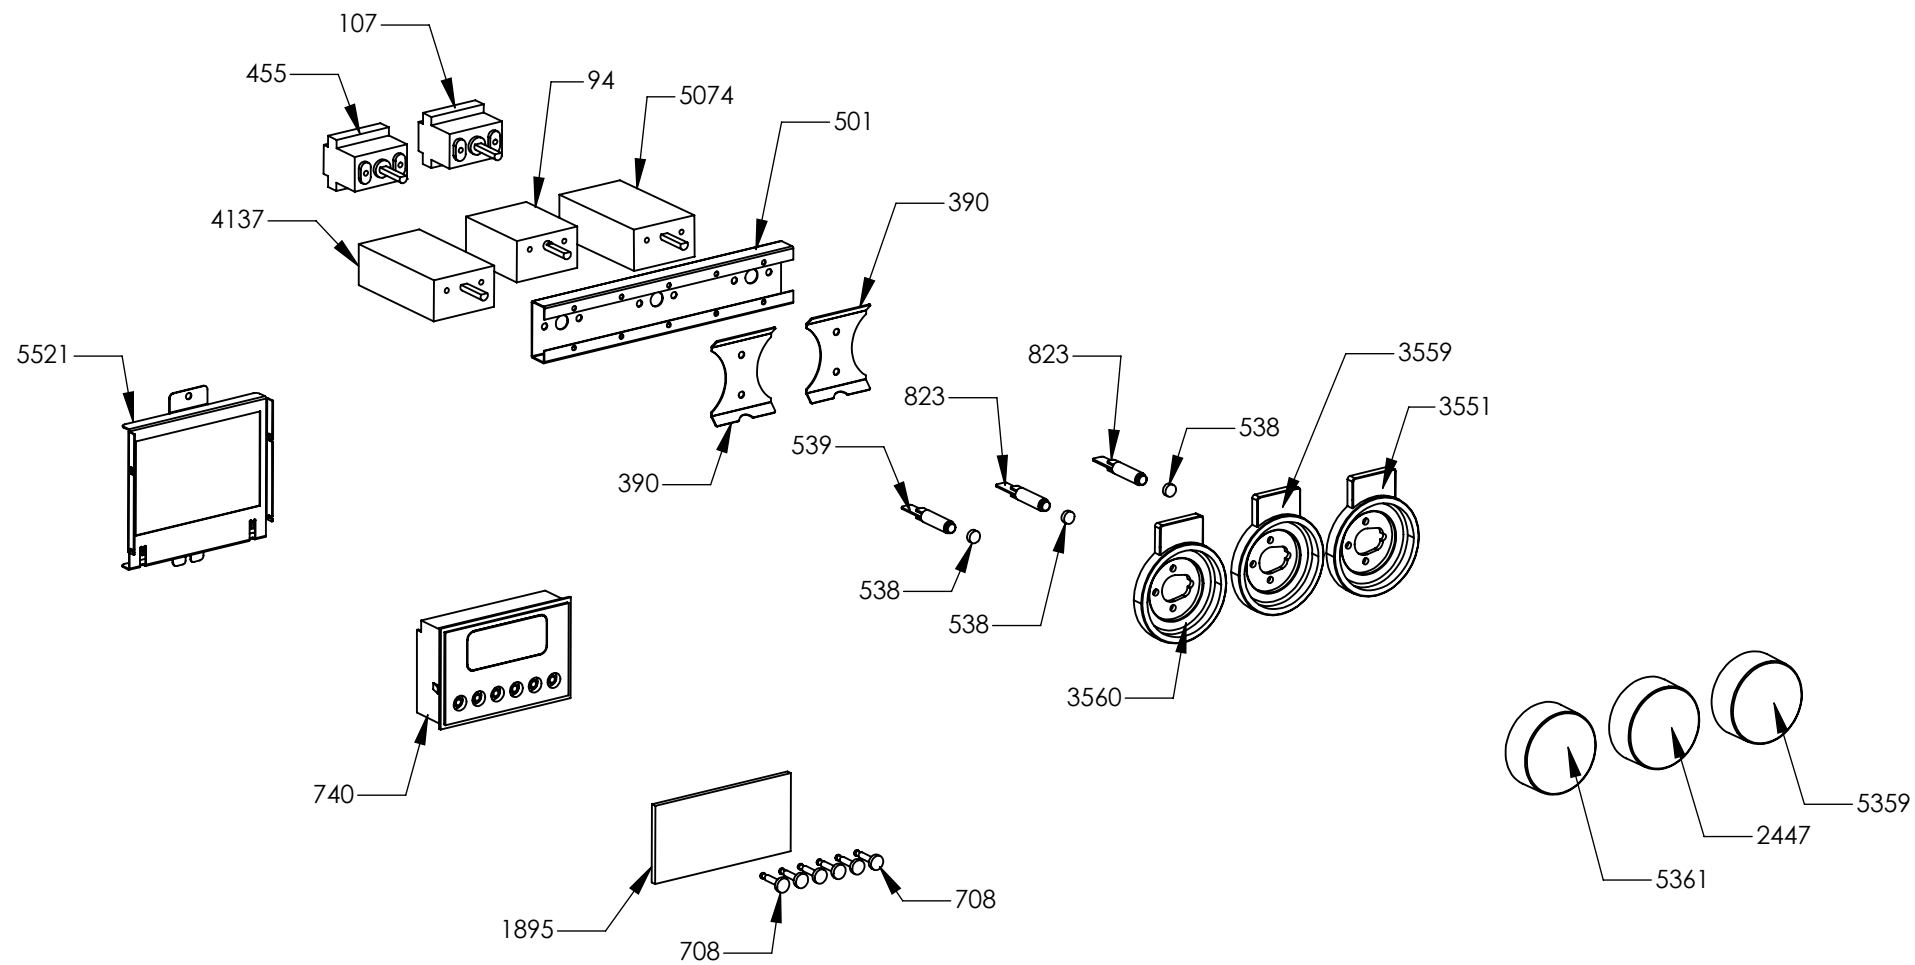

N° Object	Code	Description	Qty
295	ZS0580	Fry-top cast-iron griddle	1
371	ZS0802	Commutator support 2 positions	1
379	ZS0820	Barbecue cast-iron griddle support	1
390	ZS0890	Spring for el. controls support	1
446	ZS1059	Heating element barbecue 1200/230 th.7	2
447	ZS1061	Spring for griddle heating el. support	2
538	ZS1204	Led transparent	2
539	ZS1205	Fluorescent green warning light	2
594	ZS1667	Protection frame for barbecue griddle	1
735	ZS1076	Energy regulator 230 V EGO EU	2
1192	ZS0553	Fry-top/barbecue stainless steel covering	1
2458	ZS4387	Knob 58 single heating element MTG	2
3554	ZS5845	Bezel for front central burner knob 58, bright chromed	1
3555	ZS5846	Bezel for rear central burner knob 58, bright chromed	1