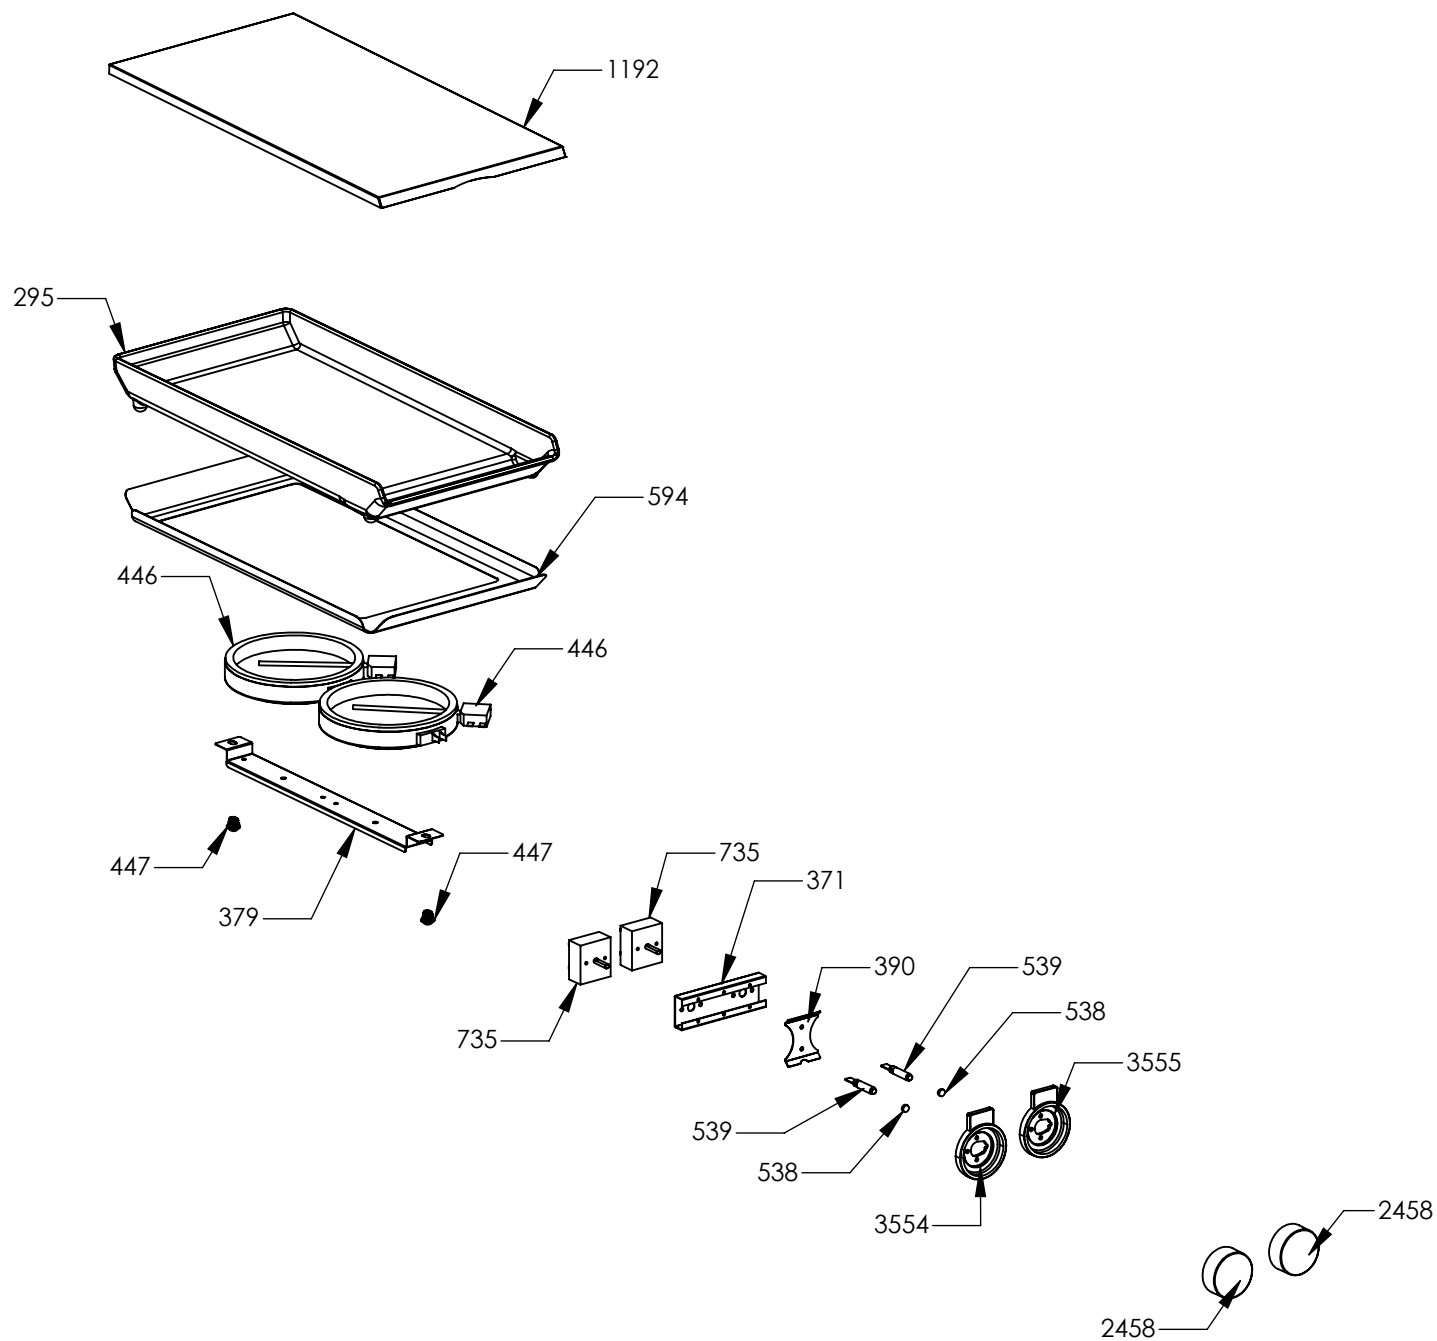

N° Object	Code	Description	Qty
295	ZS0580	Fry-top cast-iron griddle	1
371	ZS0802	Commutator support 2 positions	1
379	ZS0820	Barbecue cast-iron griddle support	1
390	ZS0890	Spring for el. controls support	1
446	ZS1059	Heating element barbecue 1200/230 th.7	2
447	ZS1061	Spring for griddle heating el. support	2
538	ZS1204	Led transparent	2
539	ZS1205	Fluorescent green warning light	2
594	ZS1667	Protection frame for barbecue griddle	1
735	ZS1076	Energy regulator 230 V EGO EU	2
1192	ZS0553	Fry-top/barbecue stainless steel covering	1
2458	ZS4387	Knob 58 single heating element MTG	2
3554	ZS5845	Bezel for front central burner knob 58, bright chromed	1
3555	ZS5846	Bezel for rear central burner knob 58, bright chromed	1