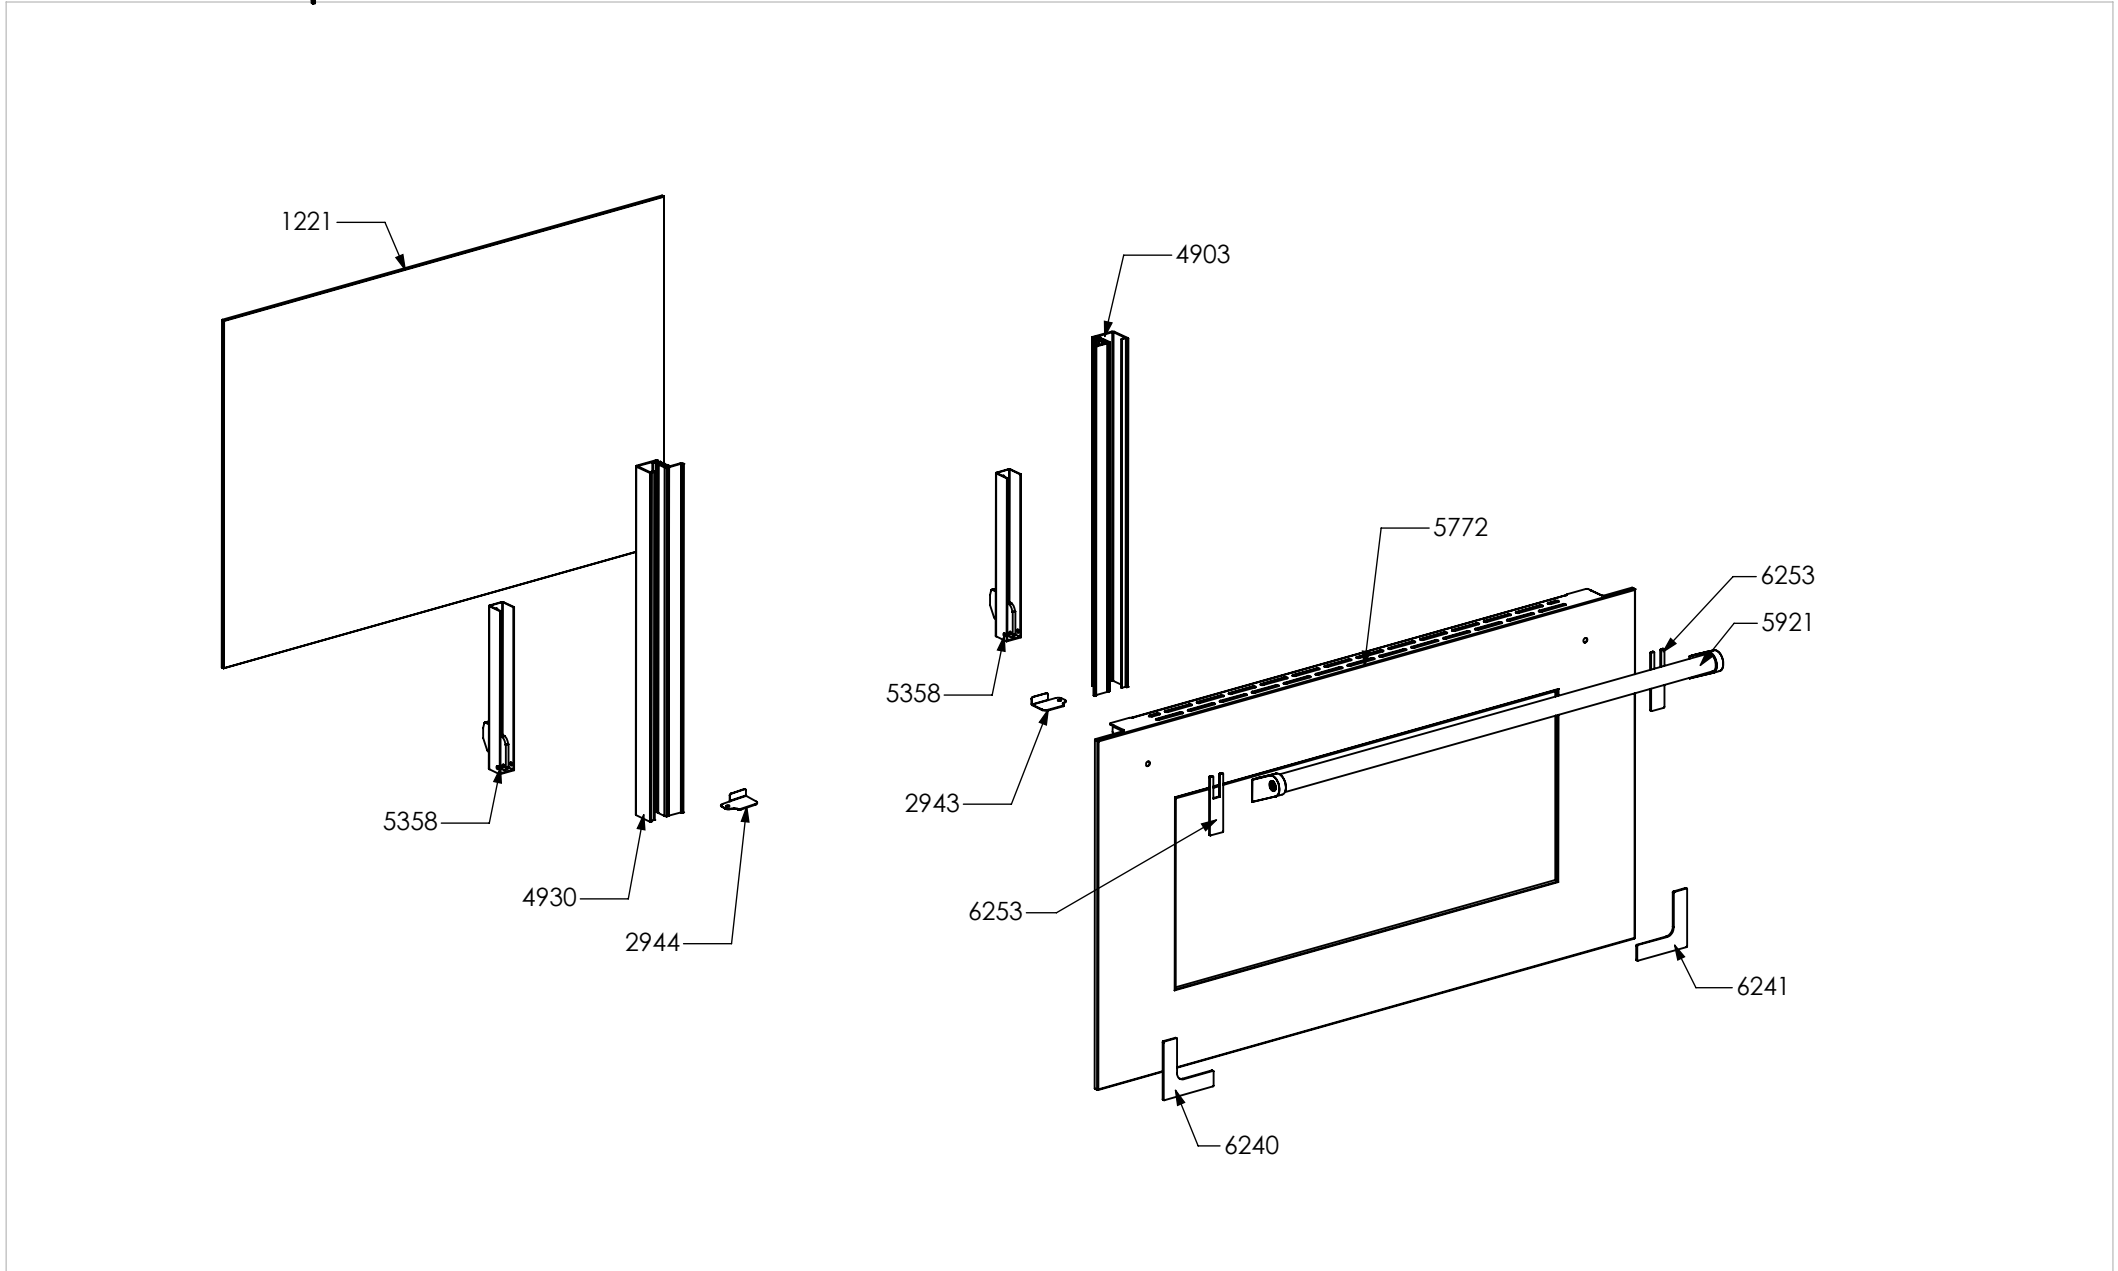

6253

5358

4930

2944

6241

6240

N° Object	Code	Description	Qty
6250	GP0149	Assembly glued oven door 90 CNR Nero Fumo	1
4903	GR7666	Assembly door 30/60/90 right bar profile 15	1
4930	GR8097	Assembly door 30/60/90 left bar profile 15	1
5921	ZA0328	Door oven handle for oven 90 CNR	1
5772	ZP0141	Glued external oven door 90 Nero Fumo	1
6253	ZP0216	Handle decorative plate	2
6240	ZP0217	Left hinge plate	1
6241	ZP0233	Right hinge plate	1
1221	ZS2307	Inner glass oven door 90	1
2943	ZS4746	Right support for inner glass	1
2944	ZS4747	Left support for inner glass	1
5358	ZS8596	Door hinge for oven 90	2

N° Object	Code	Description	Qty
123	541011	Spacer washer for built-in oven	8
131	BS0296	Adhesive tape 4959	600
132	ZS5148	Adhesive tape 16,5 m x 19h (3M)	120
725	601108	Anti-overturning device	0,3
1210	ZS5149	Adhesive tape 33 mt x 17h mm x th 0,6 mm (3M 4930)	200
1329	ZS5150	Adhesive tape 33 mt x 25h mm x Th 1.55 mm (3M)	10000
1586	ZS2770	Additional wiring generic L=75 cm Fem Fem	2
5336	ZS8523	Instruction booklet cooker Adagio Lancellotti Multilanguage	1
6118	ZA0637	Wiring diagram for cooker D9F-6I 2T	1