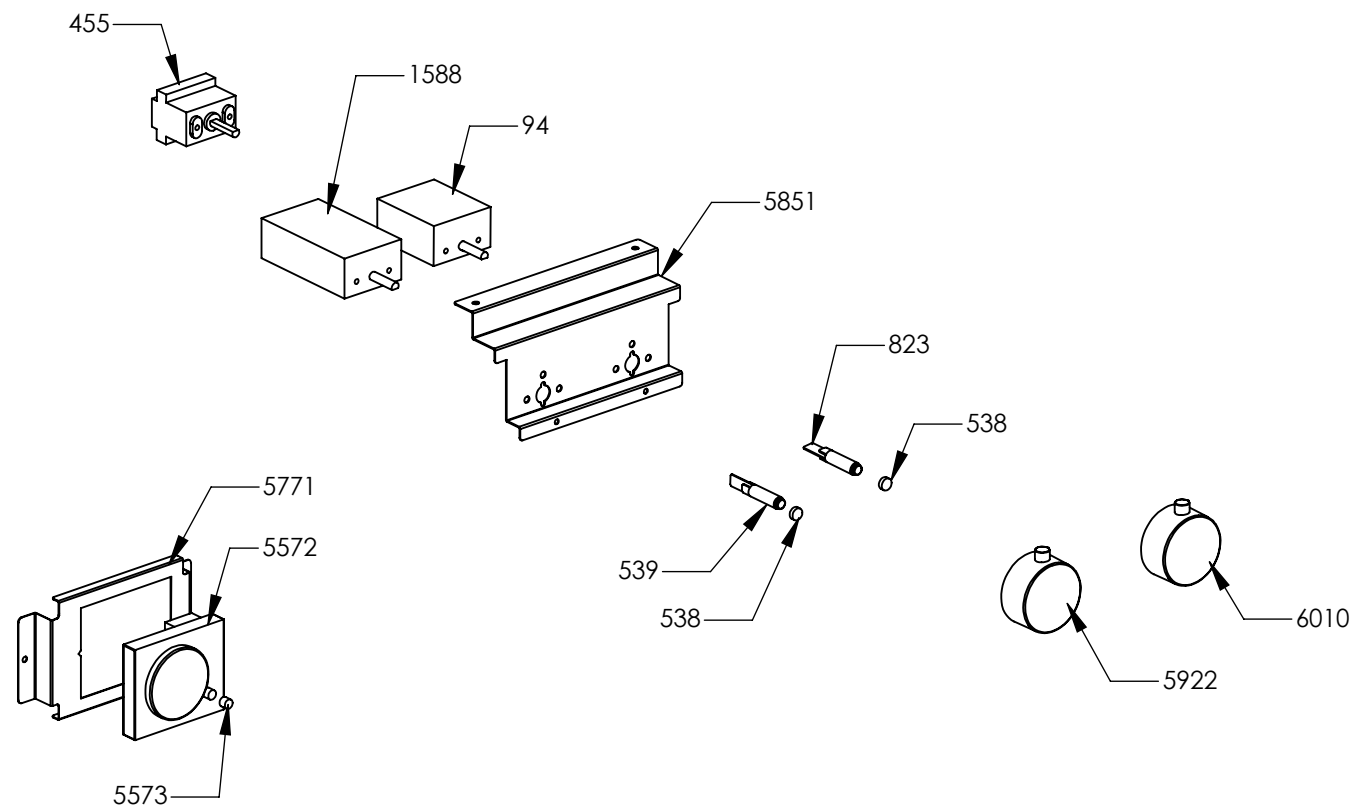

N° Object	Code	Description	Qty	N° Object	Code	Description	Qty
129	601154	Timer	1				
1014	ZS2026	Thermostat TY60 N.O. fixing B	2				
1441	ZS2665	Support for fan timelag device	1				
1957	ZS3495	Washer 4.3 x 10 x 3	4				
1996	ZS3171	Blocking plate hob-side Party	2				
3717	ZS6026	Switch for induction encoder	5				
4210	ZS5377	Energy regulator for induction 230 V EGO EU	5				
4266	ZS6787	Encoders control board	1				
5753	ZP0068	Thickness for profile	2				
5763	ZP0082	Commutator support 3 positions	2				
5783	ZS6817	Feet for electronic components EGO	3				
5784	ZS6904	Cover for induction terminal board	1				
5785	ZS6905	Bridge for induction terminal board	1				
5918	ZA0278	Aluminium adhesive badge "Lancellotti"	1				
5922	ZA0329	Neutral knob CNR	6				
6071	ZA0469	Induction 5 element OCTA EGO 75.08016.610	1				
6101	GP0211	Assembly cooktop cooker 90 induction Prt/Drb	1				
6069	ZA0467	Glass for 90 induction hob or cooker	1				
6156	ZC0336	Frontal bar profile cooker 90 Nero Fumo	1				
6178	ZP0239	Clamp support for induction 90/100 Party lateral	2				
6179	ZP0242	Front support for induction 5 elements 90 cm	1				
6180	ZP0243	Rear support for induction 5 elements 90 cm	1				
6290	ZP0238	Clamp for support bar induction	4				
6302	ZC0367	Back splash for cooker 90 Oxf matt black	1				
6358	ZP0500	Support for electronic control induction element	1				
6363	GP0247	Assembly control panel front 5FI zones induct electric oven OXF 90 Nero serygr.	1				
5801	ZS8317	Display support	1				