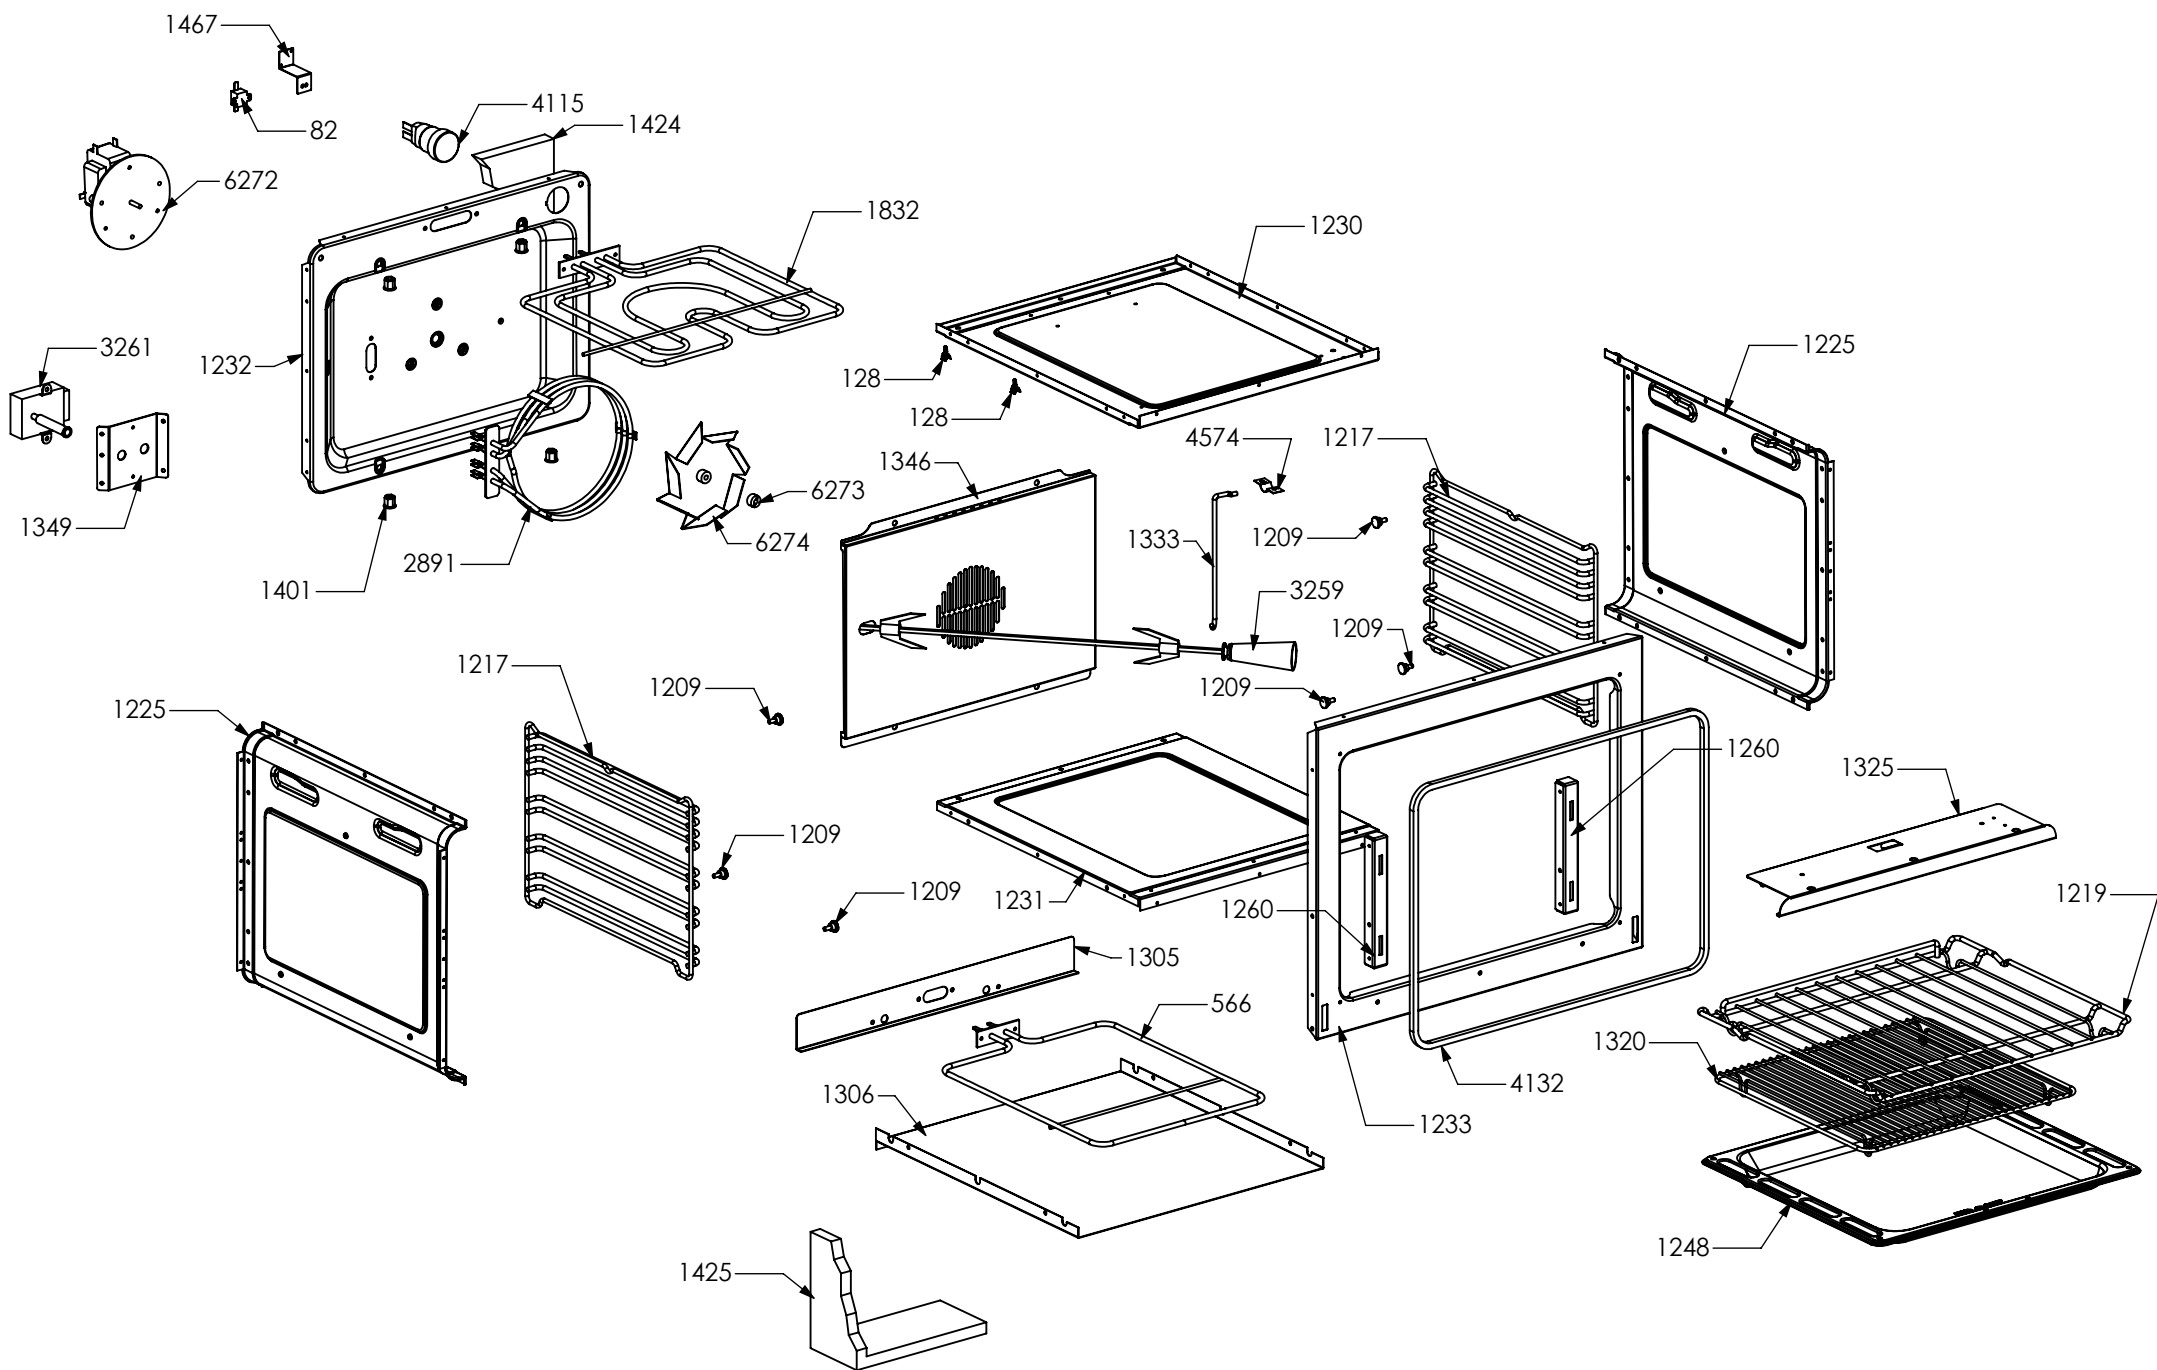

1277

2938

2944

6253

6240

6241

N° Object	Code	Description	Qty
6249	GP0146	Assembly glued oven door 60/100 double oven Nero Fumo	1
2937	GR4313	Assembly door 30/60/90 right bar profile 07	1
2938	GR4314	Assembly door 30/60/90 left bar profile 07	1
5920	ZA0327	Door oven handle for oven 60 CNR	1
5774	ZP0143	Glued external oven door 60/100 double oven Nero Fumo	1
6253	ZP0216	Handle decorative plate	2
6240	ZP0217	Left hinge plate	1
6241	ZP0233	Right hinge plate	1
1334	ZS2308	Inner glass oven door 60	1
1277	ZS2414	Door hinge for oven 60 G	2
2943	ZS4746	Right support for inner glass	1
2944	ZS4747	Left support for inner glass	1