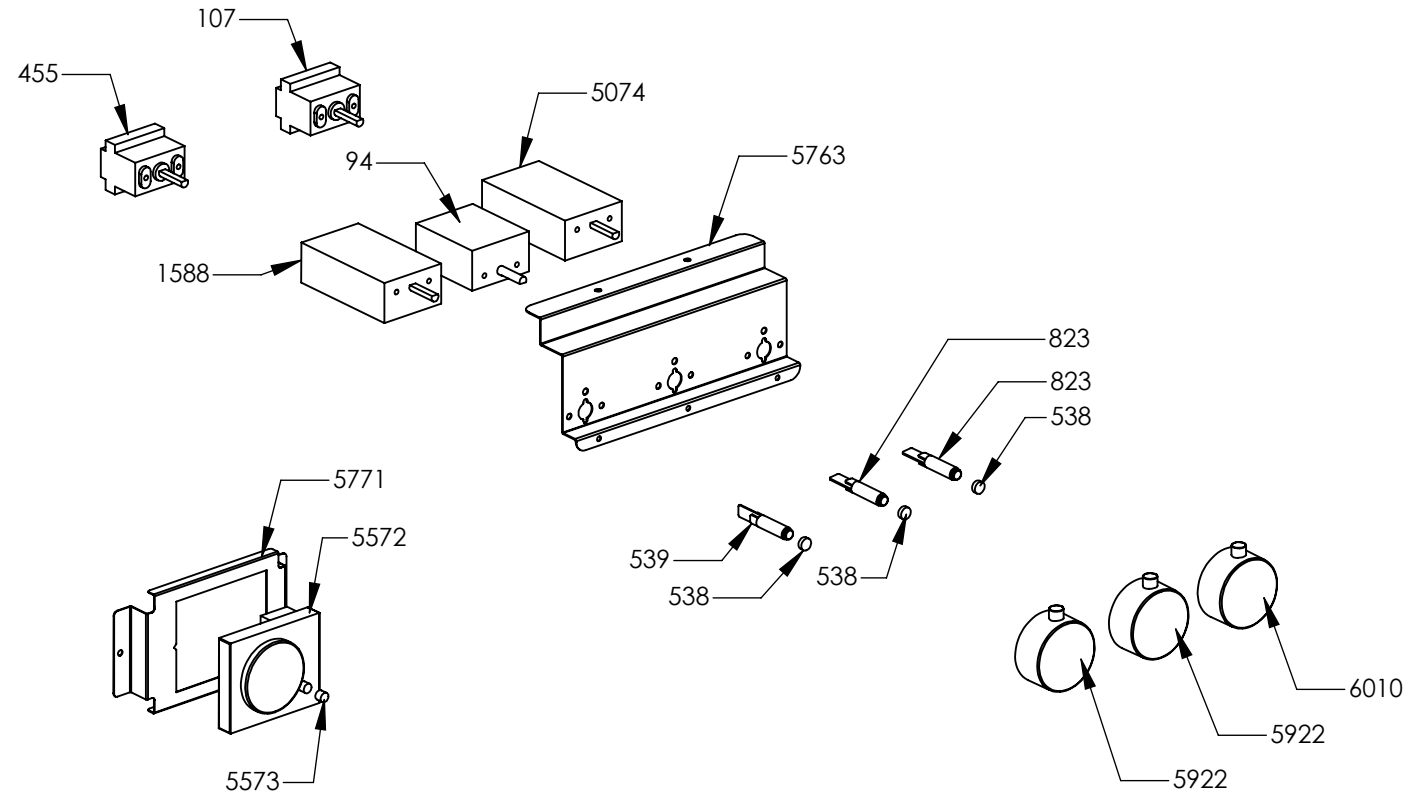

N° Object	Code	Description	Qty	N° Object	Code	Description	Qty
129	601154	Timer	1				
1014	ZS2026	Thermostat TY60 N.O. fixing B	2				
1441	ZS2665	Support for fan timelag device	1				
1957	ZS3495	Washer 4.3 x 10 x 3	4				
1996	ZS3171	Blocking plate hob-side Party	2				
3717	ZS6026	Switch for induction encoder	5				
4210	ZS5377	Energy regulator for induction 230 V EGO EU	5				
4266	ZS6787	Encoders control board	1				
5753	ZP0068	Thickness for profile	2				
5763	ZP0082	Commutator support 3 positions	2				
5783	ZS6817	Feet for electronic components EGO	3				
5784	ZS6904	Cover for induction terminal board	1				
5785	ZS6905	Bridge for induction terminal board	1				
5918	ZA0278	Aluminium adhesive badge "Lancellotti"	1				
5922	ZA0329	Neutral knob CNR	6				
6071	ZA0469	Induction 5 element OCTA EGO 75.08016.610	1				
6102	GP0212	Assembly cooktop cooker 100 double oven induction Prt/Drb	1				
6070	ZA0468	Glass for 100 induction hob or cooker	1				
6157	ZC0337	Frontal bar profile cooker 100 DC Nero Fumo	1				
6178	ZP0239	Clamp support for induction 90/100 Party lateral	2				
6181	ZP0244	Support bar for induction element front cooker 100	1				
6182	ZP0245	Support bar for induction element rear cooker 100	1				
6290	ZP0238	Clamp for support bar induction	4				
6303	ZC0368	Back splash for cooker 100 OXF matt black	1				
6358	ZP0500	Support for electronic control induction element	1				
6382	GP0249	Assembly control panel front 5FI zones induct electric oven OXF 100 Nero serygr.	1				
5801	ZS8317	Display support	1				