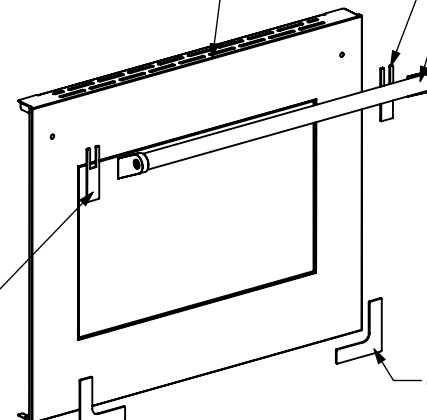

1277

2938

2944

6253

6240

6241

N° Object	Code	Description	Qty
6249	GP0146	Assembly glued oven door 60/100 double oven Nero Fumo	1
2937	GR4313	Assembly door 30/60/90 right bar profile 07	1
2938	GR4314	Assembly door 30/60/90 left bar profile 07	1
5920	ZA0327	Door oven handle for oven 60 CNR	1
5774	ZP0143	Glued external oven door 60/100 double oven Nero Fumo	1
6253	ZP0216	Handle decorative plate	2
6240	ZP0217	Left hinge plate	1
6241	ZP0233	Right hinge plate	1
1334	ZS2308	Inner glass oven door 60	1
1277	ZS2414	Door hinge for oven 60 G	2
2943	ZS4746	Right support for inner glass	1
2944	ZS4747	Left support for inner glass	1